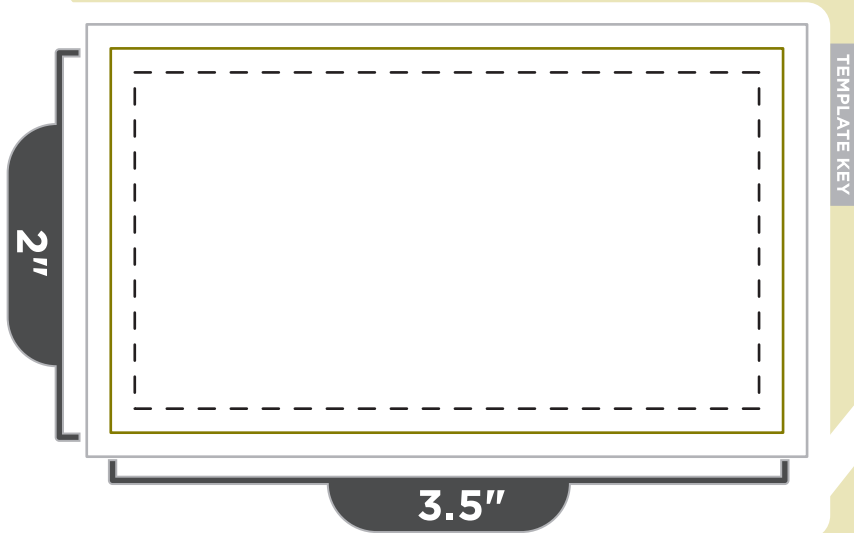

3.5" X 2" BUSINESS CARD

HORIZONTAL ORIENTATION

TEMPLATE KEY

-  SAFETY AREA
-  TRIM / LIVE AREA
-  BLEED AREA

IF USING ILLUSTRATOR OR FREEHAND
CONVERT ALL TEXT TO PATHS/OUTLINES
EMBED ALL LINKED GRAPHICS

THIS TEMPLATE IS FOR REFERENCE ONLY.
DO NOT FLATTEN ONTO ARTWORK.